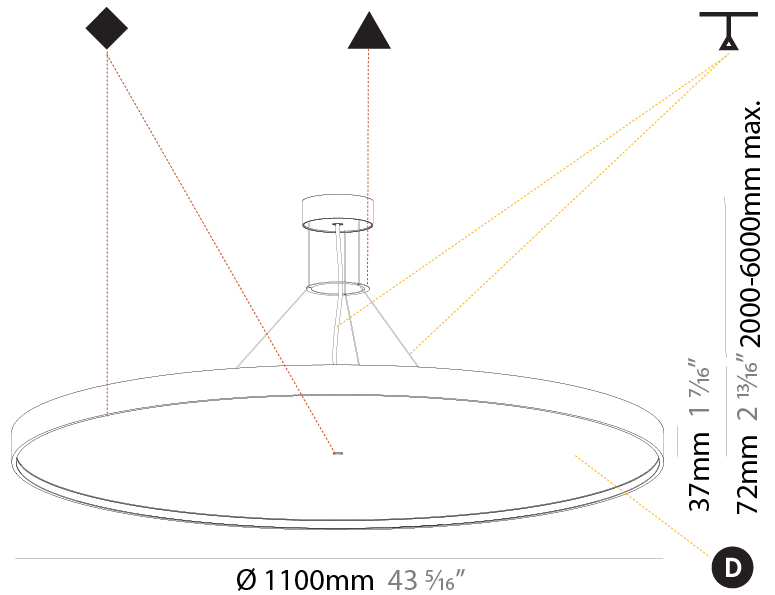

GENERAL

Series: Sign Diva
Subseries: Sign Diva
Brand: Prolicht
Division: Architectural
Mounting Type: Suspension
Mounting Location: Ceiling
Subcategory: Pendant

PHYSICAL

Shape: Round
Diameter (mm): 1100
Diameter (in): 43 ⁵/₁₆"
Height (mm): 72
Height (in): 2 ¹³/₁₆"
Light Distribution: Direct / Indirect
Weight (kg): 20.78
Weight (lbs): 45.81
Diffuser: PMMA - Opal / Micro-Prism / Sparkling Secret / Vintage Industrial
Fixture Finish: SSR / BKV / CWI / CRY / HAB / UFT / ITA / RUA / FTG / MYG / LOD / PUS / FRO / FUP / KIA / POP / BLS / SPG / MEY / GOH / GUM / CHC / COM / ABZ / JAG / OBR / MOS / ROR
Fixture Material: Extruded Aluminum / Steel
Cable Details: 2,000mm/78 3/4" or 6,000mm/236 1/4" Transparent Cable

ELECTRICAL

Lamp Type: LED (Zhaga Standard)
Input Wattage (W): 169.4 / 28.6
Total Output Wattage (W): 135 / 24
Dimming: Tri-Mode (Non-Dimming and Phase Dimming (120Vac only) and 0-10V Dimming)
Driver Included: Yes
Driver Location: Integrated
Driver Type: Constant Current - Universal
Driver Class: Class 2
Input Voltage (V): 120 - 277
Constant Current (MA): 600 / 350

LED

Color Temperature (°K): 2700 / 3000 / 3500 / 4000
Max. Delivered Lumen (lm): 20030 / 20610 / 21050 / 21480
CRI: >90 CRI
Lamp Life (hrs): 50000

OPTICAL

RATINGS AND CERTIFICATIONS

Certified By: Certified for North American Standards
IP rating: IP20

PROJECT	_____
TYPE	_____
SPECIFIER	_____
QUANTITY	_____
DATE	_____